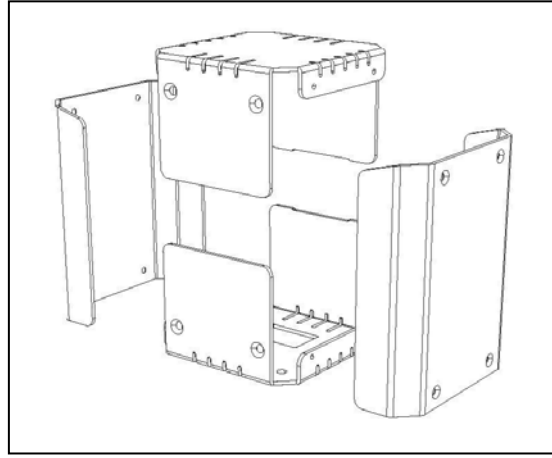

LL1620_HOUSING

Housing for LL1620-size tube amp transformers. (LL1620, LL1623, LL1627, LL1648, LL1649, LL1650, LL1651, LL1679, LL2410, LL2414, LL2418, LL2419, LL9202)

Dimensions 126 mm (4.95") tall,
95 x 95 mm (3.76" x 3.76") footprint

Material 2 mm construction steel

Finish Medium charcoal semi-gloss powder coat

Logo Black silk screen print

LL1620_housing footprint.

NOT TO SCALE. For mounting, drill 4 x 4.5 mm holes for M4 screws, and one 20mm hole for cables.